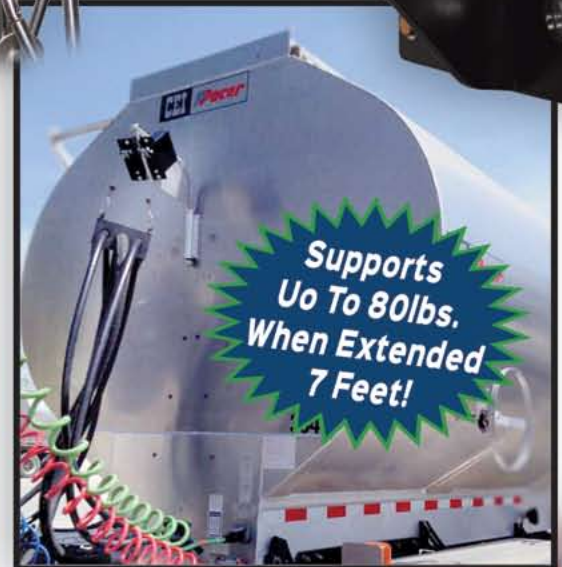

EASY. SIMPLE. SMART.

Solutions For Hose And Cable Management

THE

EZ CLAW®

HEAVY DUTY

Discover how you can save money by decreasing maintenance costs and downtime!

- A “no-touch” automatic extension and retraction system for maintaining maximum clearance.
- Keep airlines, hoses and electrical cords off the catwalk.
- Protect your heavy airlines, hydraulic hoses and electrical cords for years!
- Eliminate chafing and subsequent “out-of-service” conditions.
- Eliminate messy and expensive hydraulic hose fluid leaks.
- Allow for sufficient airline, hose and electrical cord slack for turns keeping components secure and safe.