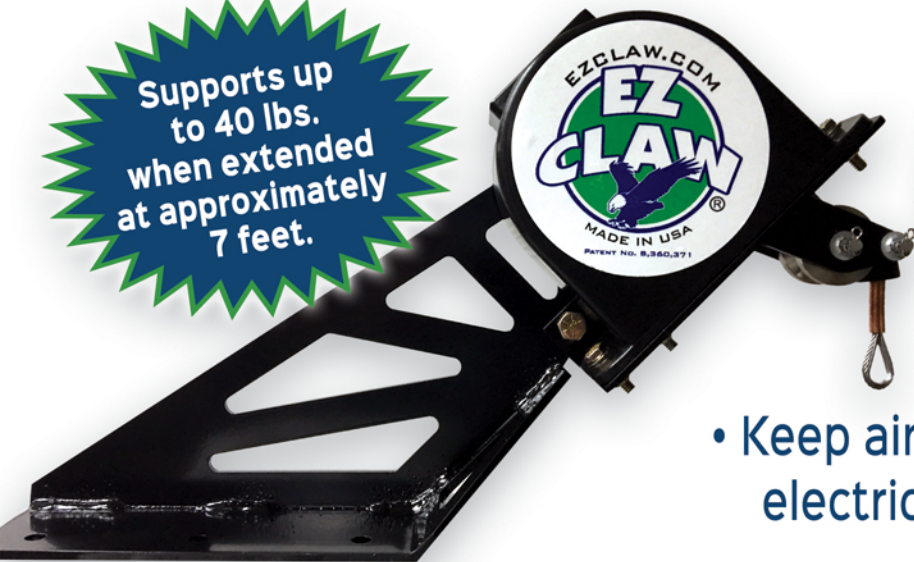

Discover how you can save money by decreasing maintenance costs and downtime!

INTRODUCING THE **EZ CLAW®** **TRUCK** **TOP MOUNT**

EZ Claw® Truck Top Mount is an automatic extension and retraction system for airlines and electrical cords.

- A “no-touch” automatic extension and retraction system for maintaining maximum clearance.

Supports up to 40 lbs. when extended at approximately 7 feet.

- Keep airlines, hoses and electrical cords off the catwalk.
- Allow for sufficient airline and electrical cord slack for turns keeping components secure and safe.